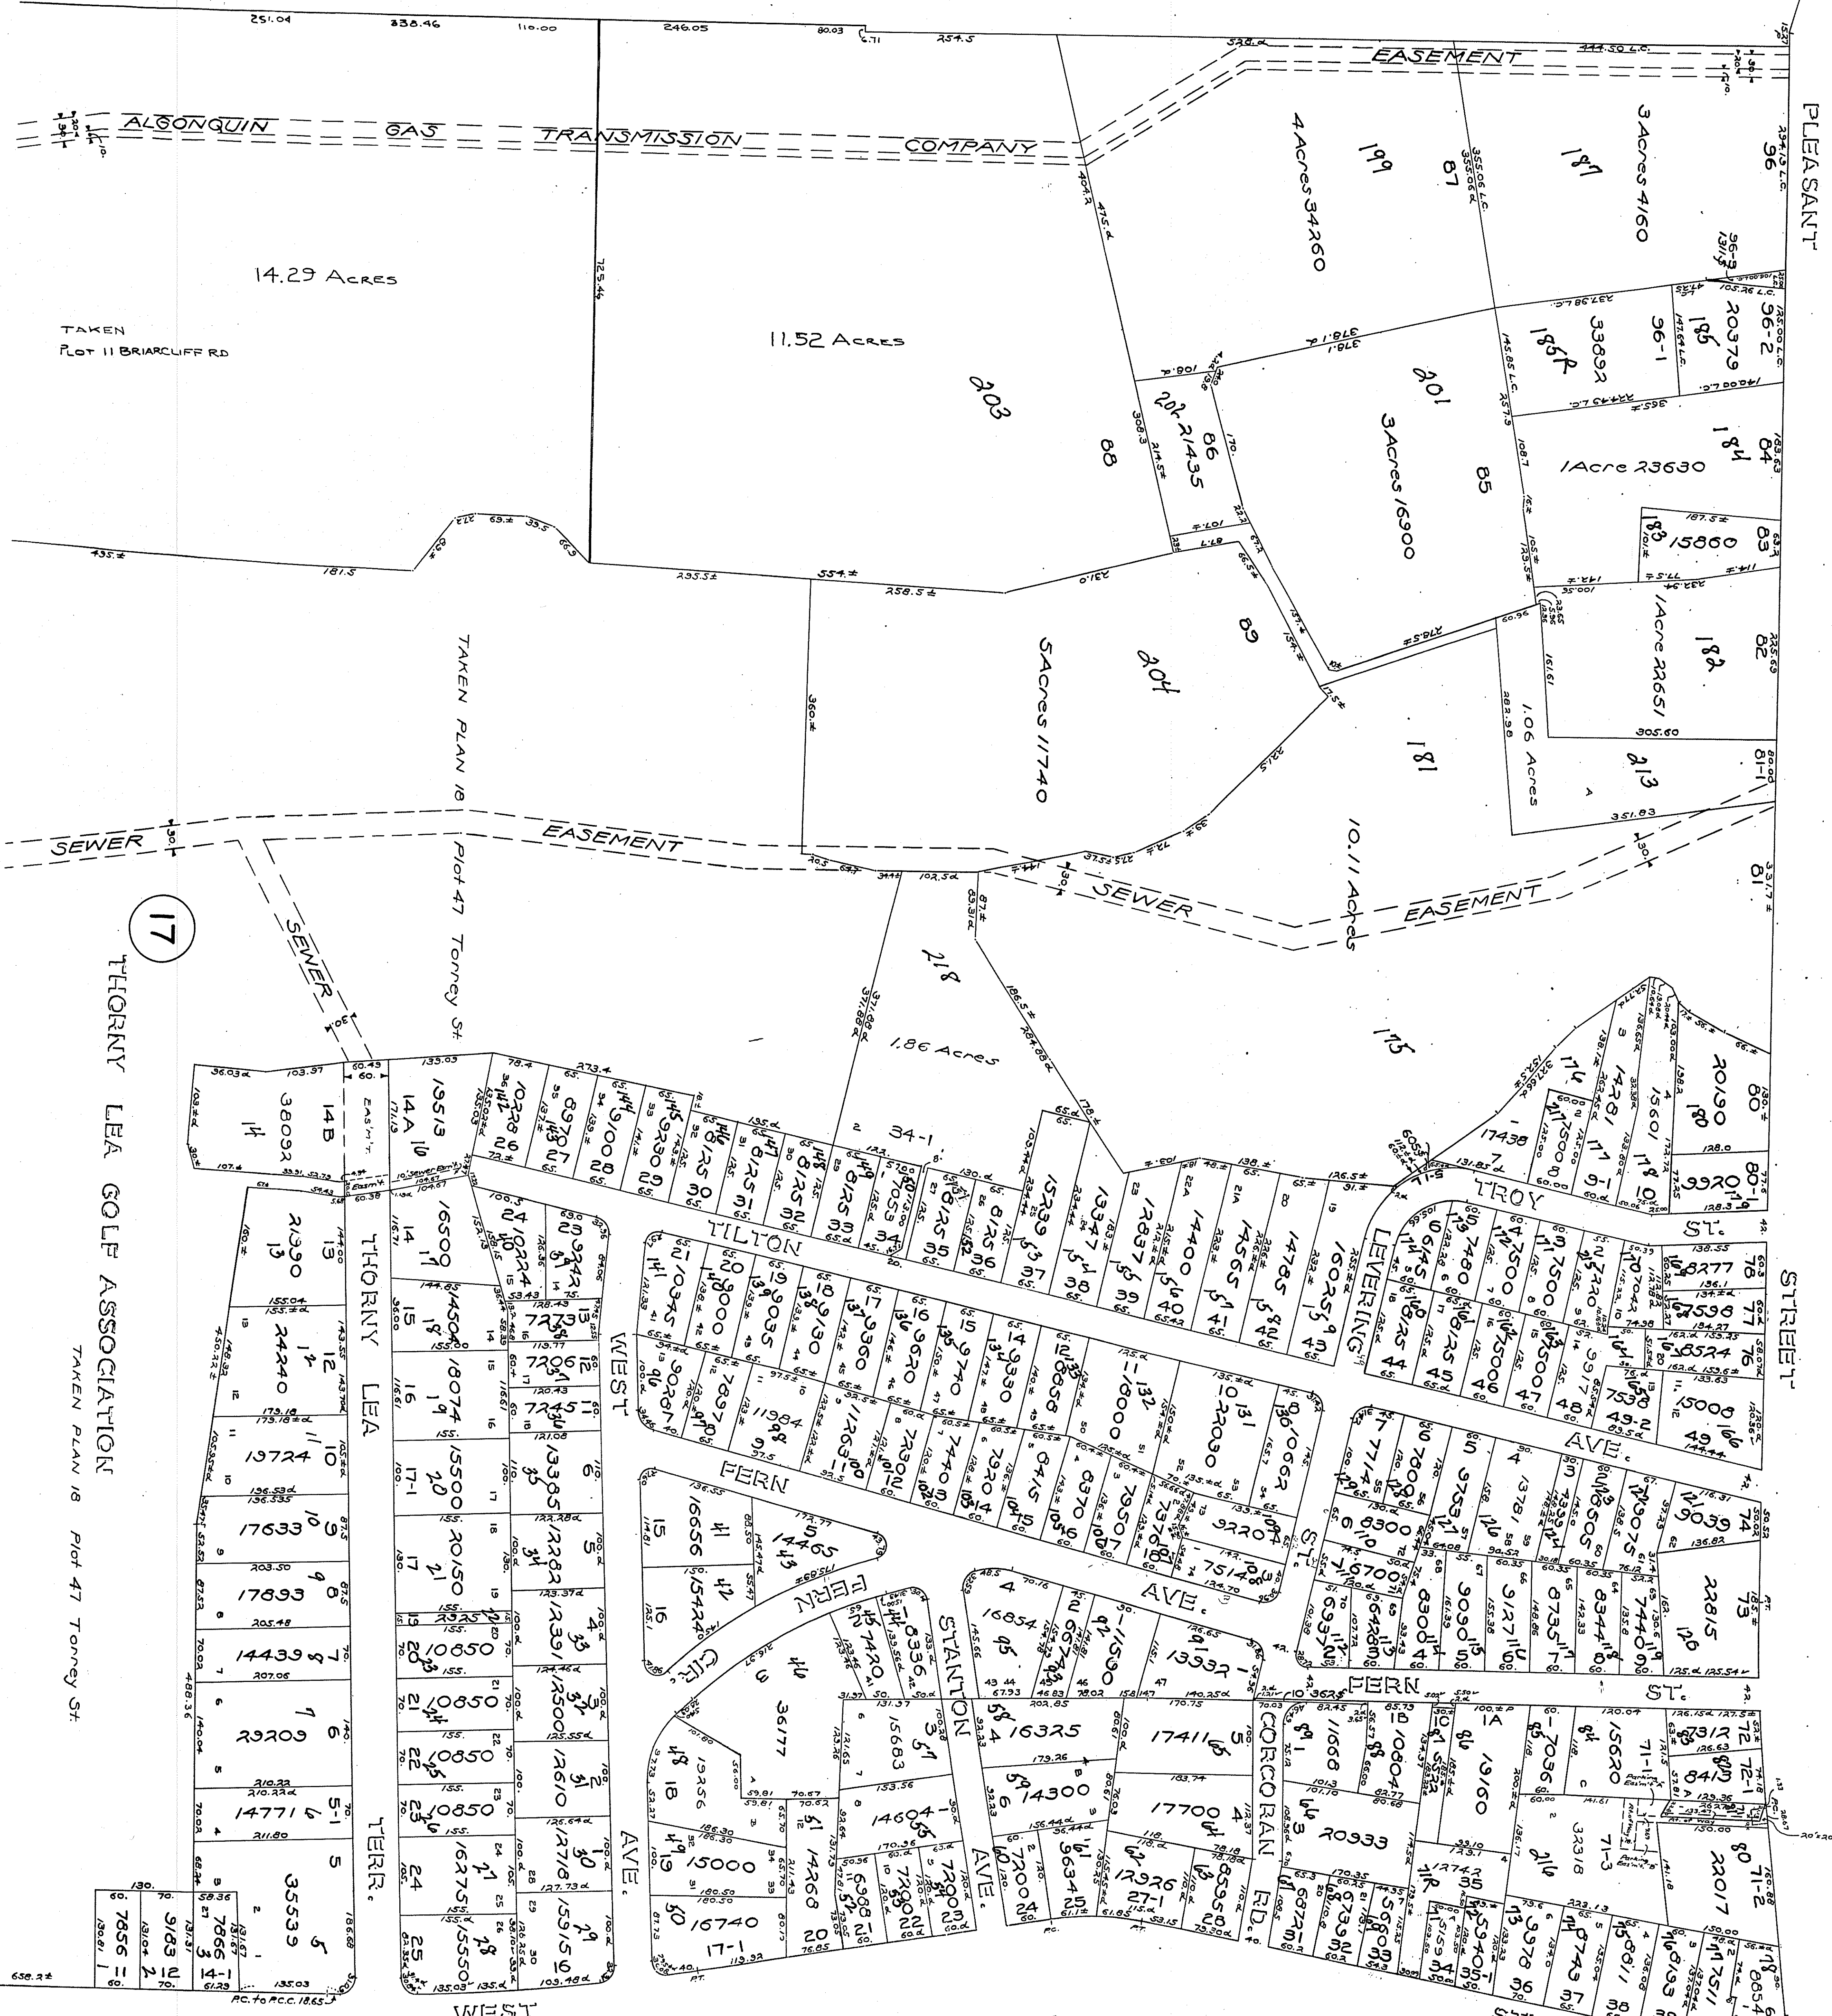

FROM: ENGINEER'S OFFICE
CITY OF BOSTON
MAP SHOWING A SECTION OF
BROCKTON
IN THE COUNTY OF
PLYMOUTH
IN THE STATE OF
MASSACHUSETTS

TAKEN PLOT 37 PLEASANT ST.
59 ACRES 27444

11

15

17

32

31

16